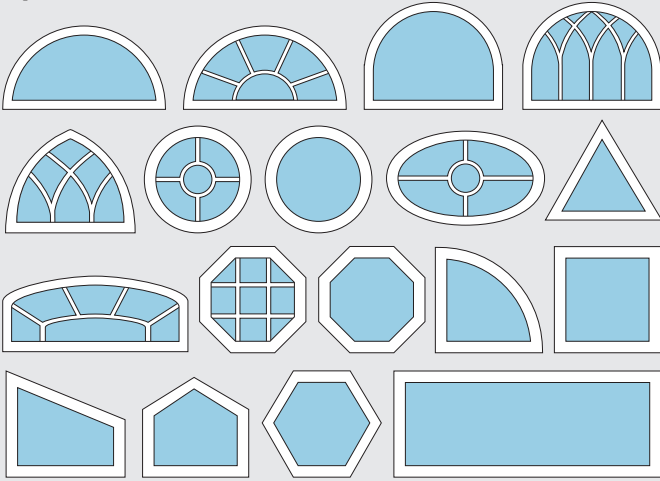

Heritage Series
by **LAWSON**

4000/6000 Heritage Series Designer/Picture Windows

4000 Hurricane Guard® Designer Window

Get a designer look and unobstructed views without sacrificing strength and durability.

6000 Hurricane Guard® Fixed Picture Window

A fixed picture window that offers high visibility and contemporary appeal that maximizes the view outdoors.

- Durable all aluminum construction.
- Available in a variety of fixed lite picture windows and designer windows in a variety of configurations.
- Available in Fullview (1-lite), Brittany or Colonial Lite styles.
- Tubular aluminum muntins on exterior with flat profile muntin on interior (optional double-applied colonial).
- Available with clear, obscure or tinted 1/8", 3/16", or 1/4" monolithic or energy-efficient 5/8" insulated glass, as specified.
- Flange type frame for masonry construction or integral fin type frame for wood construction.
- Long-lasting Bronze or White painted finish.
- Full perimeter vent weatherstripping for energy efficiency.
- Meets or exceeds Miami-Dade County NOA and FBC Building Codes.
- Meets AAMA 1303.5-76 Code for Forced Entry Resistance.
- Fin Frame available (4100/6100 Series).

LAWSON
WINDOWS & DOORS
Quality Windows & Doors Since 1960

4000/6000 Designer/Picture Window Series

Specialty Windows

SPECIFICATIONS

Maximum Size	50 sq. ft. (85" x 85")
Maximum Design Pressure	Per Notice of Acceptance
Glass Thickness	1/8", 3/16", 1/4" monolithic or 5/8" IG
Muntin	Interior & Exterior Extruded Profile
Frame Color	White, Bronze
Frame Depth	1-7/8"
Miami-Dade County NOA	Refer to lawsonwindows.com