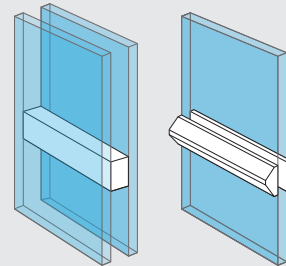

IG GBG

RAISED PYRAMID/
FLAT GRID