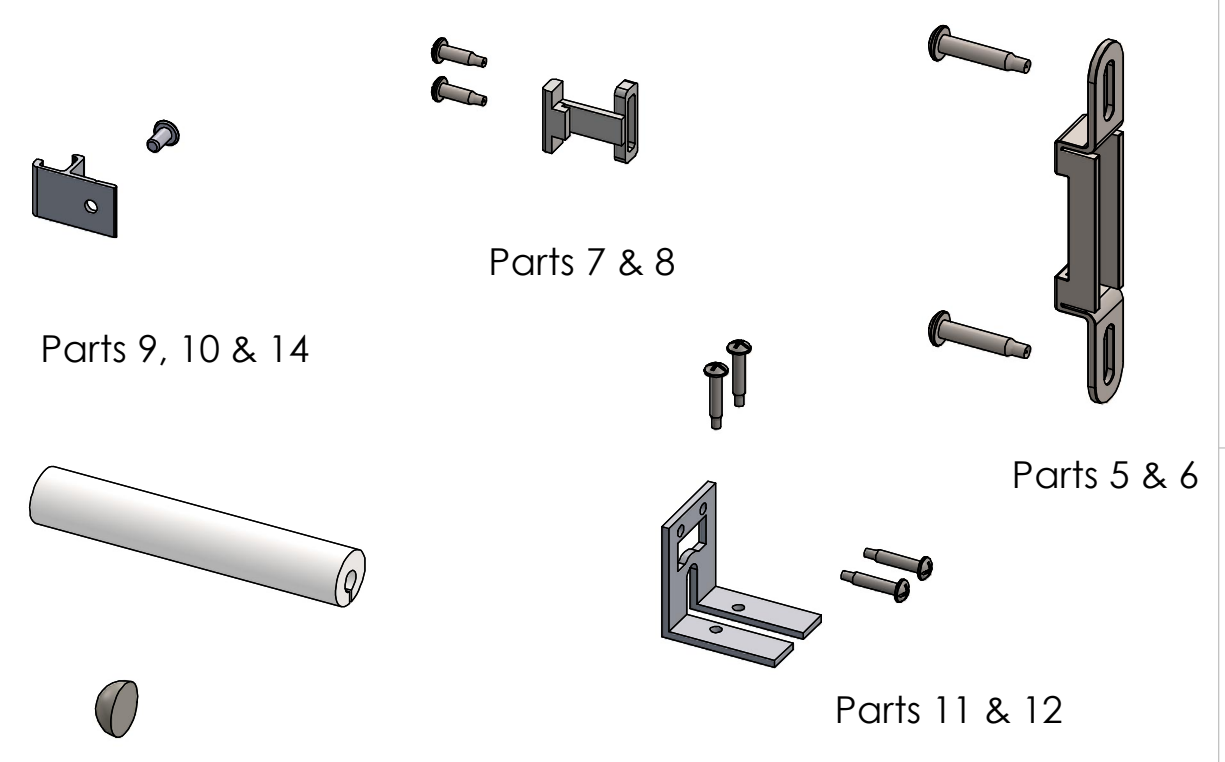

SLIDING GLASS DOOR OVERVIEW

9200 IMPACT SLIDING GLASS DOOR

ITEM	MAJOR COMPONENTS LIST	QTY
1	FRAME	1
2	FIXED DOOR PANEL	VARIES
3	MOVING DOOR PANEL	VARIES
4	SCREEN PANEL	VARIES

LAWSON
INDUSTRIES, INC.

www.lawson-industries.com

8501 N.W. 90 ST.
MEDLEY, FLORIDA 33166
PH No. (305) 696-8660

MANUFACTURER OF QUALITY ALUMINUM WINDOWS AND GLASS DOORS
T.J. Sotos 10/28/2014

SLIDING GLASS DOOR FRAME ASSEMBLY		
9200 IMPACT SLIDING GLASS DOOR		
ITEM	FRAME PART LIST	QTY
1	FRAME HEAD	1
2	FRAME SILL	1
3	FRAME JAMBS	2
4	FRAME ASSEMBLY SCREWS	8
5	KEEPER (1 Per Moving Panel)	1
6	KEEPER ASSEMBLY SCREWS (2 Per Keeper)	2
7	SCREEN KEEPER (1 Per Screen Panel)	1
8	SCREEN KEEPER ASSEMBLY SCREWS (2 Per)	2
9	FIXED PANEL CLIPS (1 Per Jamb Anchor)	4
10	FIXED PANEL CLIP ASSEMBLY SCREWS (1 Per)	4
11	FIXED PANEL "L" CLIPS (2 per Fixed Panel)	2
12	"L" CLIP ASSEMBLY SCREWS (4 Per)	8
13	JAMB WEATHERSTRIPPING	4
14	MOVING PANEL SILL BUMPER (1 Per Moving Panel)	1
15	MOVING PANEL JAMB BUMPER (1 Per Moving Panel)	1

9200 IMPACT SLIDING GLASS DOOR FIXED PANEL PARTS LIST

ITEM		QTY
1	TOP RAIL	1
2	TOP RAIL WEATHERSTRIPPING	2
3	TOP RAIL GUIDE	2
4	BOTTOM RAIL	1
5	BOTTOM RAIL WEATHERSTRIPPING	2
6	TOP & BOTTOM GLAZING BEADS	2
7	TOP & BOTTOM BEAD VINYL	2
8	LOCK STILE	1
9	INTERLOCK STILE	1
10	STILE GLAZING BEADS	2
11	STILE GLAZING BEAD VINYL	2
12	GLASS	1
13	ASSEMBLY SCREWS	8
14	"C" TRACK	2
15	"C" TRACK ASSEMBLY SCREWS	4

SLIDING GLASS DOOR SCREEN ASSEMBLY		
ITEM	PART LIST	QTY
1	TOP & BOTTOM RAILS	2
2	SIDE RAILS	2
3	ASSEMBLY SCREWS	8
4	ROLLERS	4
5	VINYL FLAP - TOP & BOTTOM RAILS	2
6	VINYL FLAP - SIDE RAIL	1
7	SCREEN	1
8	HANDLE ASSEMBLY	1