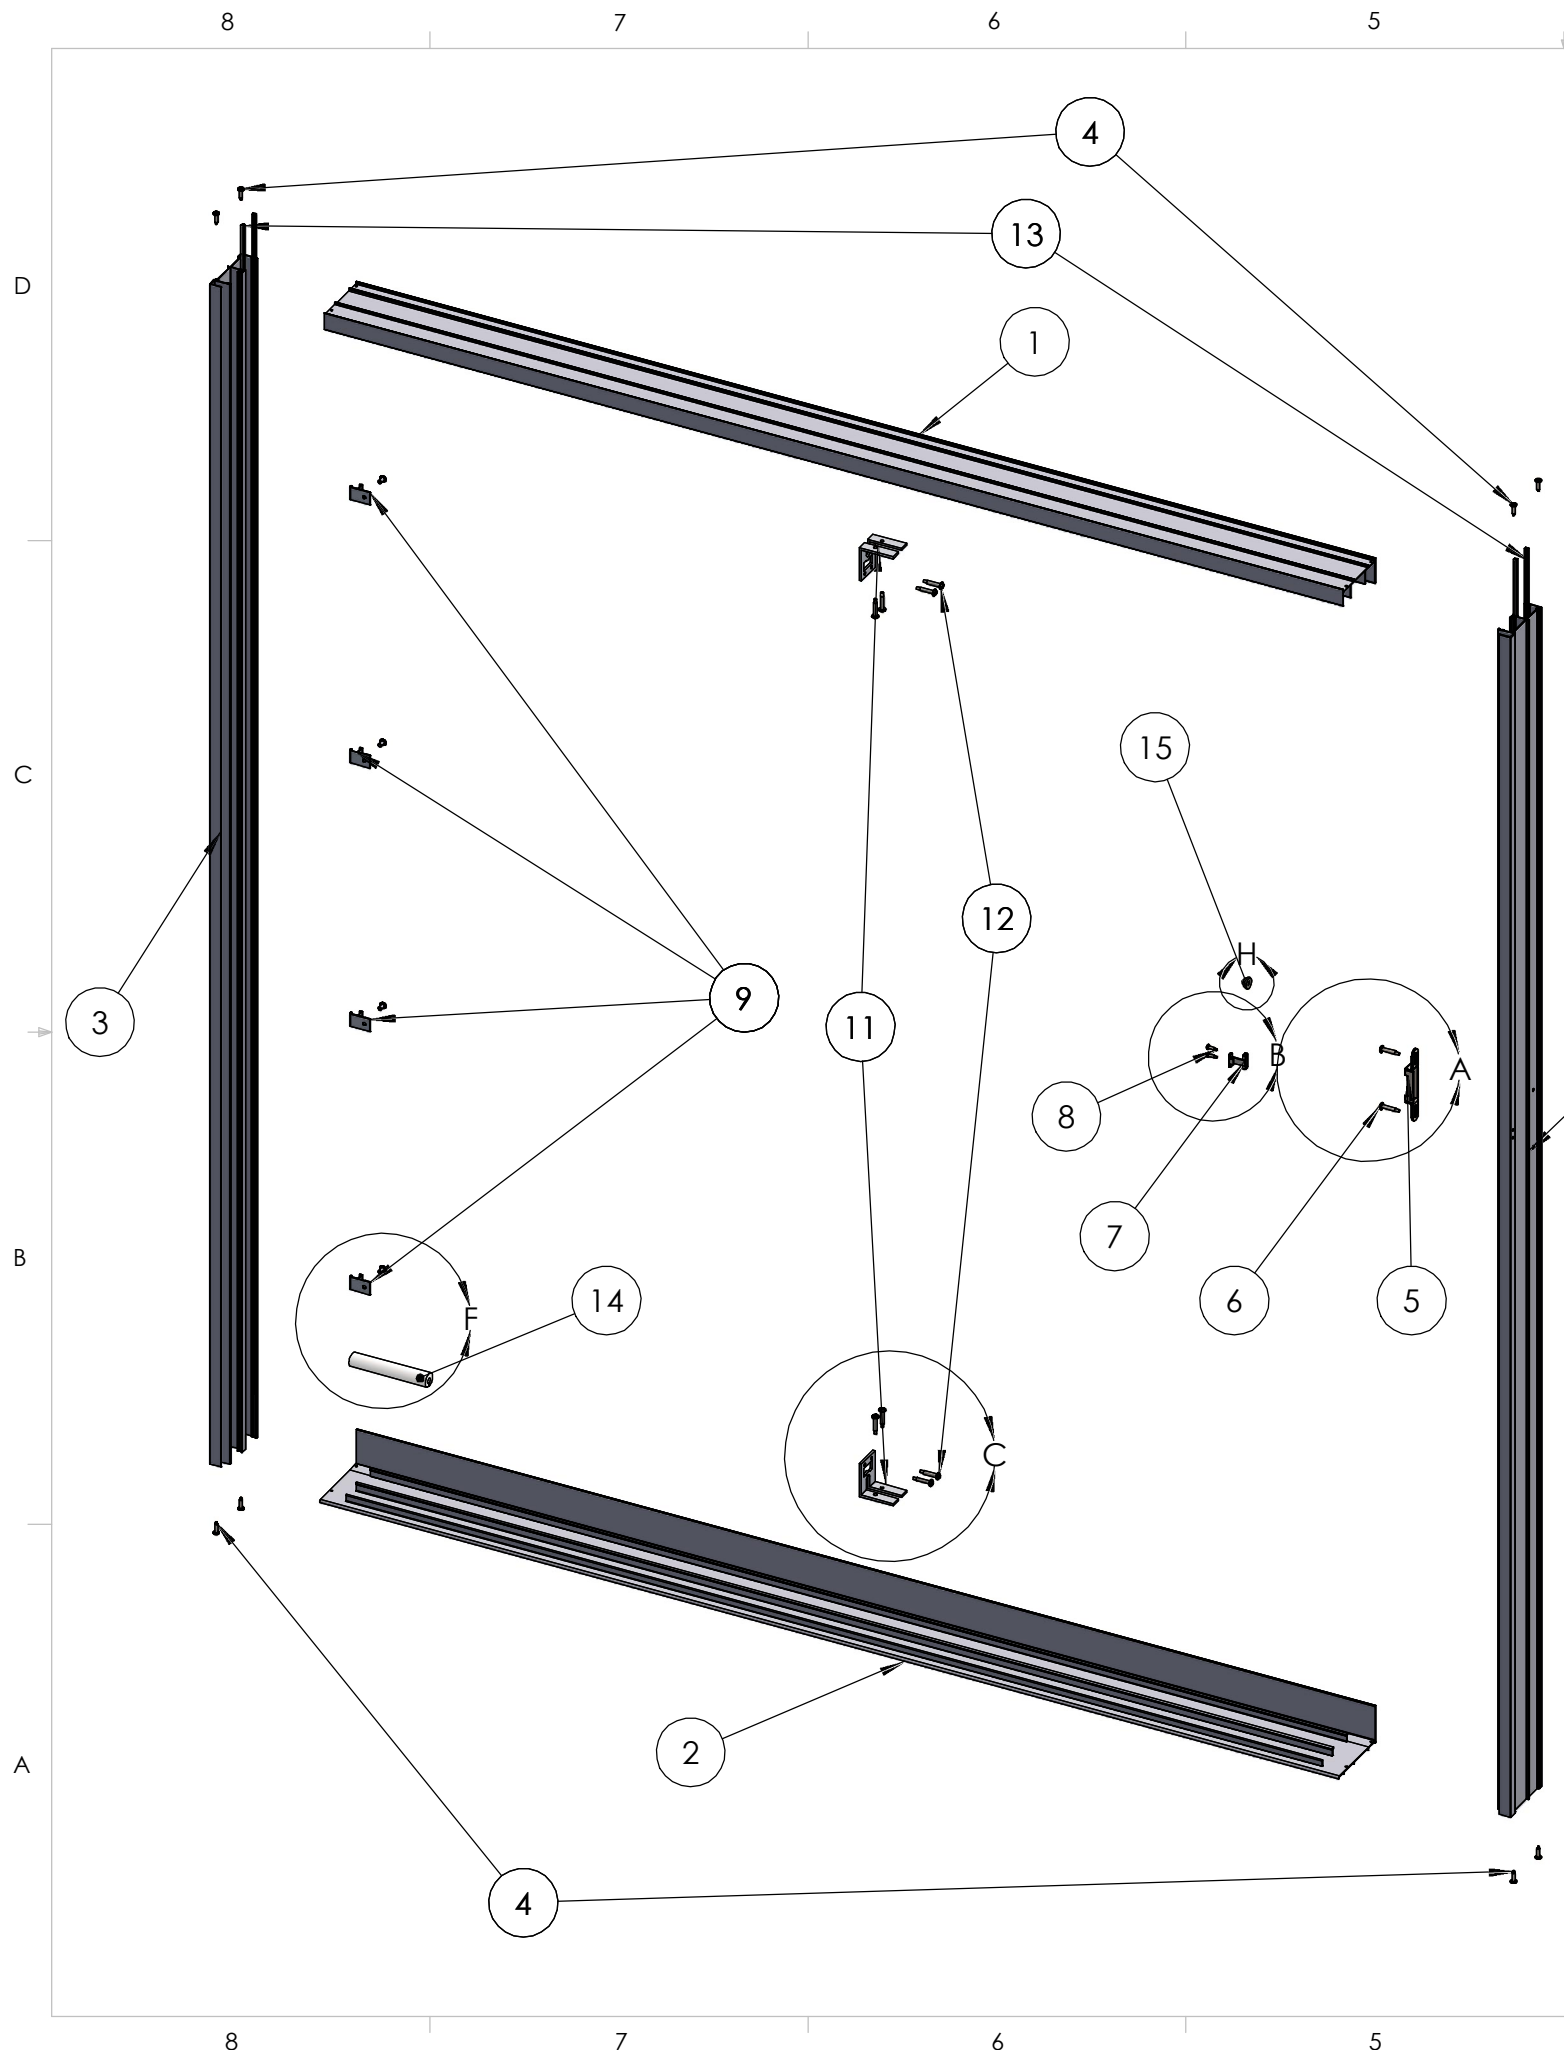

SLIDING GLASS DOOR OVERVIEW

9200 IMPACT SLIDING GLASS DOOR

ITEM	MAJOR COMPONENTS LIST	QTY
1	FRAME	1
2	FIXED DOOR PANEL	VARIES
3	MOVING DOOR PANEL	VARIES
4	SCREEN PANEL	VARIES

LAWSON
INDUSTRIES, INC.

www.lawson-industries.com

8501 N.W. 90 ST.
MEDLEY, FLORIDA 33166
PH No. (305) 696-8660

MANUFACTURER OF QUALITY ALUMINUM WINDOWS AND GLASS DOORS
T.J. Sotos 10/28/2014

SLIDING GLASS DOOR FRAME ASSEMBLY		
9200 IMPACT SLIDING GLASS DOOR		
ITEM	FRAME PART LIST	QTY
1	FRAME HEAD	1
2	FRAME SILL	1
3	FRAME JAMBS	2
4	FRAME ASSEMBLY SCREWS	8
5	KEEPER (1 Per Moving Panel)	1
6	KEEPER ASSEMBLY SCREWS (2 Per Keeper)	2
7	SCREEN KEEPER (1 Per Screen Panel)	1
8	SCREEN KEEPER ASSEMBLY SCREWS (2 Per)	2
9	FIXED PANEL CLIPS (1 Per Jamb Anchor)	4
10	FIXED PANEL CLIP ASSEMBLY SCREWS (1 Per)	4
11	FIXED PANEL "L" CLIPS (2 per Fixed Panel)	2
12	"L" CLIP ASSEMBLY SCREWS (4 Per)	8
13	JAMB WEATHERSTRIPPING	4
14	MOVING PANEL SILL BUMPER (1 Per Moving Panel)	1
15	MOVING PANEL JAMB BUMPER (1 Per Moving Panel)	1

9200 IMPACT SLIDING GLASS DOOR FIXED PANEL PARTS LIST

ITEM		QTY
1	TOP RAIL	1
2	TOP RAIL WEATHERSTRIPPING	2
3	TOP RAIL GUIDE	2
4	BOTTOM RAIL	1
5	BOTTOM RAIL WEATHERSTRIPPING	2
6	TOP & BOTTOM GLAZING BEADS	2
7	TOP & BOTTOM BEAD VINYL	2
8	LOCK STILE	1
9	INTERLOCK STILE	1
10	STILE GLAZING BEADS	2
11	STILE GLAZING BEAD VINYL	2
12	GLASS	1
13	ASSEMBLY SCREWS	8
14	"C" TRACK	2
15	"C" TRACK ASSEMBLY SCREWS	4

SLIDING GLASS DOOR SCREEN ASSEMBLY		
ITEM	PART LIST	QTY
1	TOP & BOTTOM RAILS	2
2	SIDE RAILS	2
3	ASSEMBLY SCREWS	8
4	ROLLERS	4
5	VINYL FLAP - TOP & BOTTOM RAILS	2
6	VINYL FLAP - SIDE RAIL	1
7	SCREEN	1
8	HANDLE ASSEMBLY	1