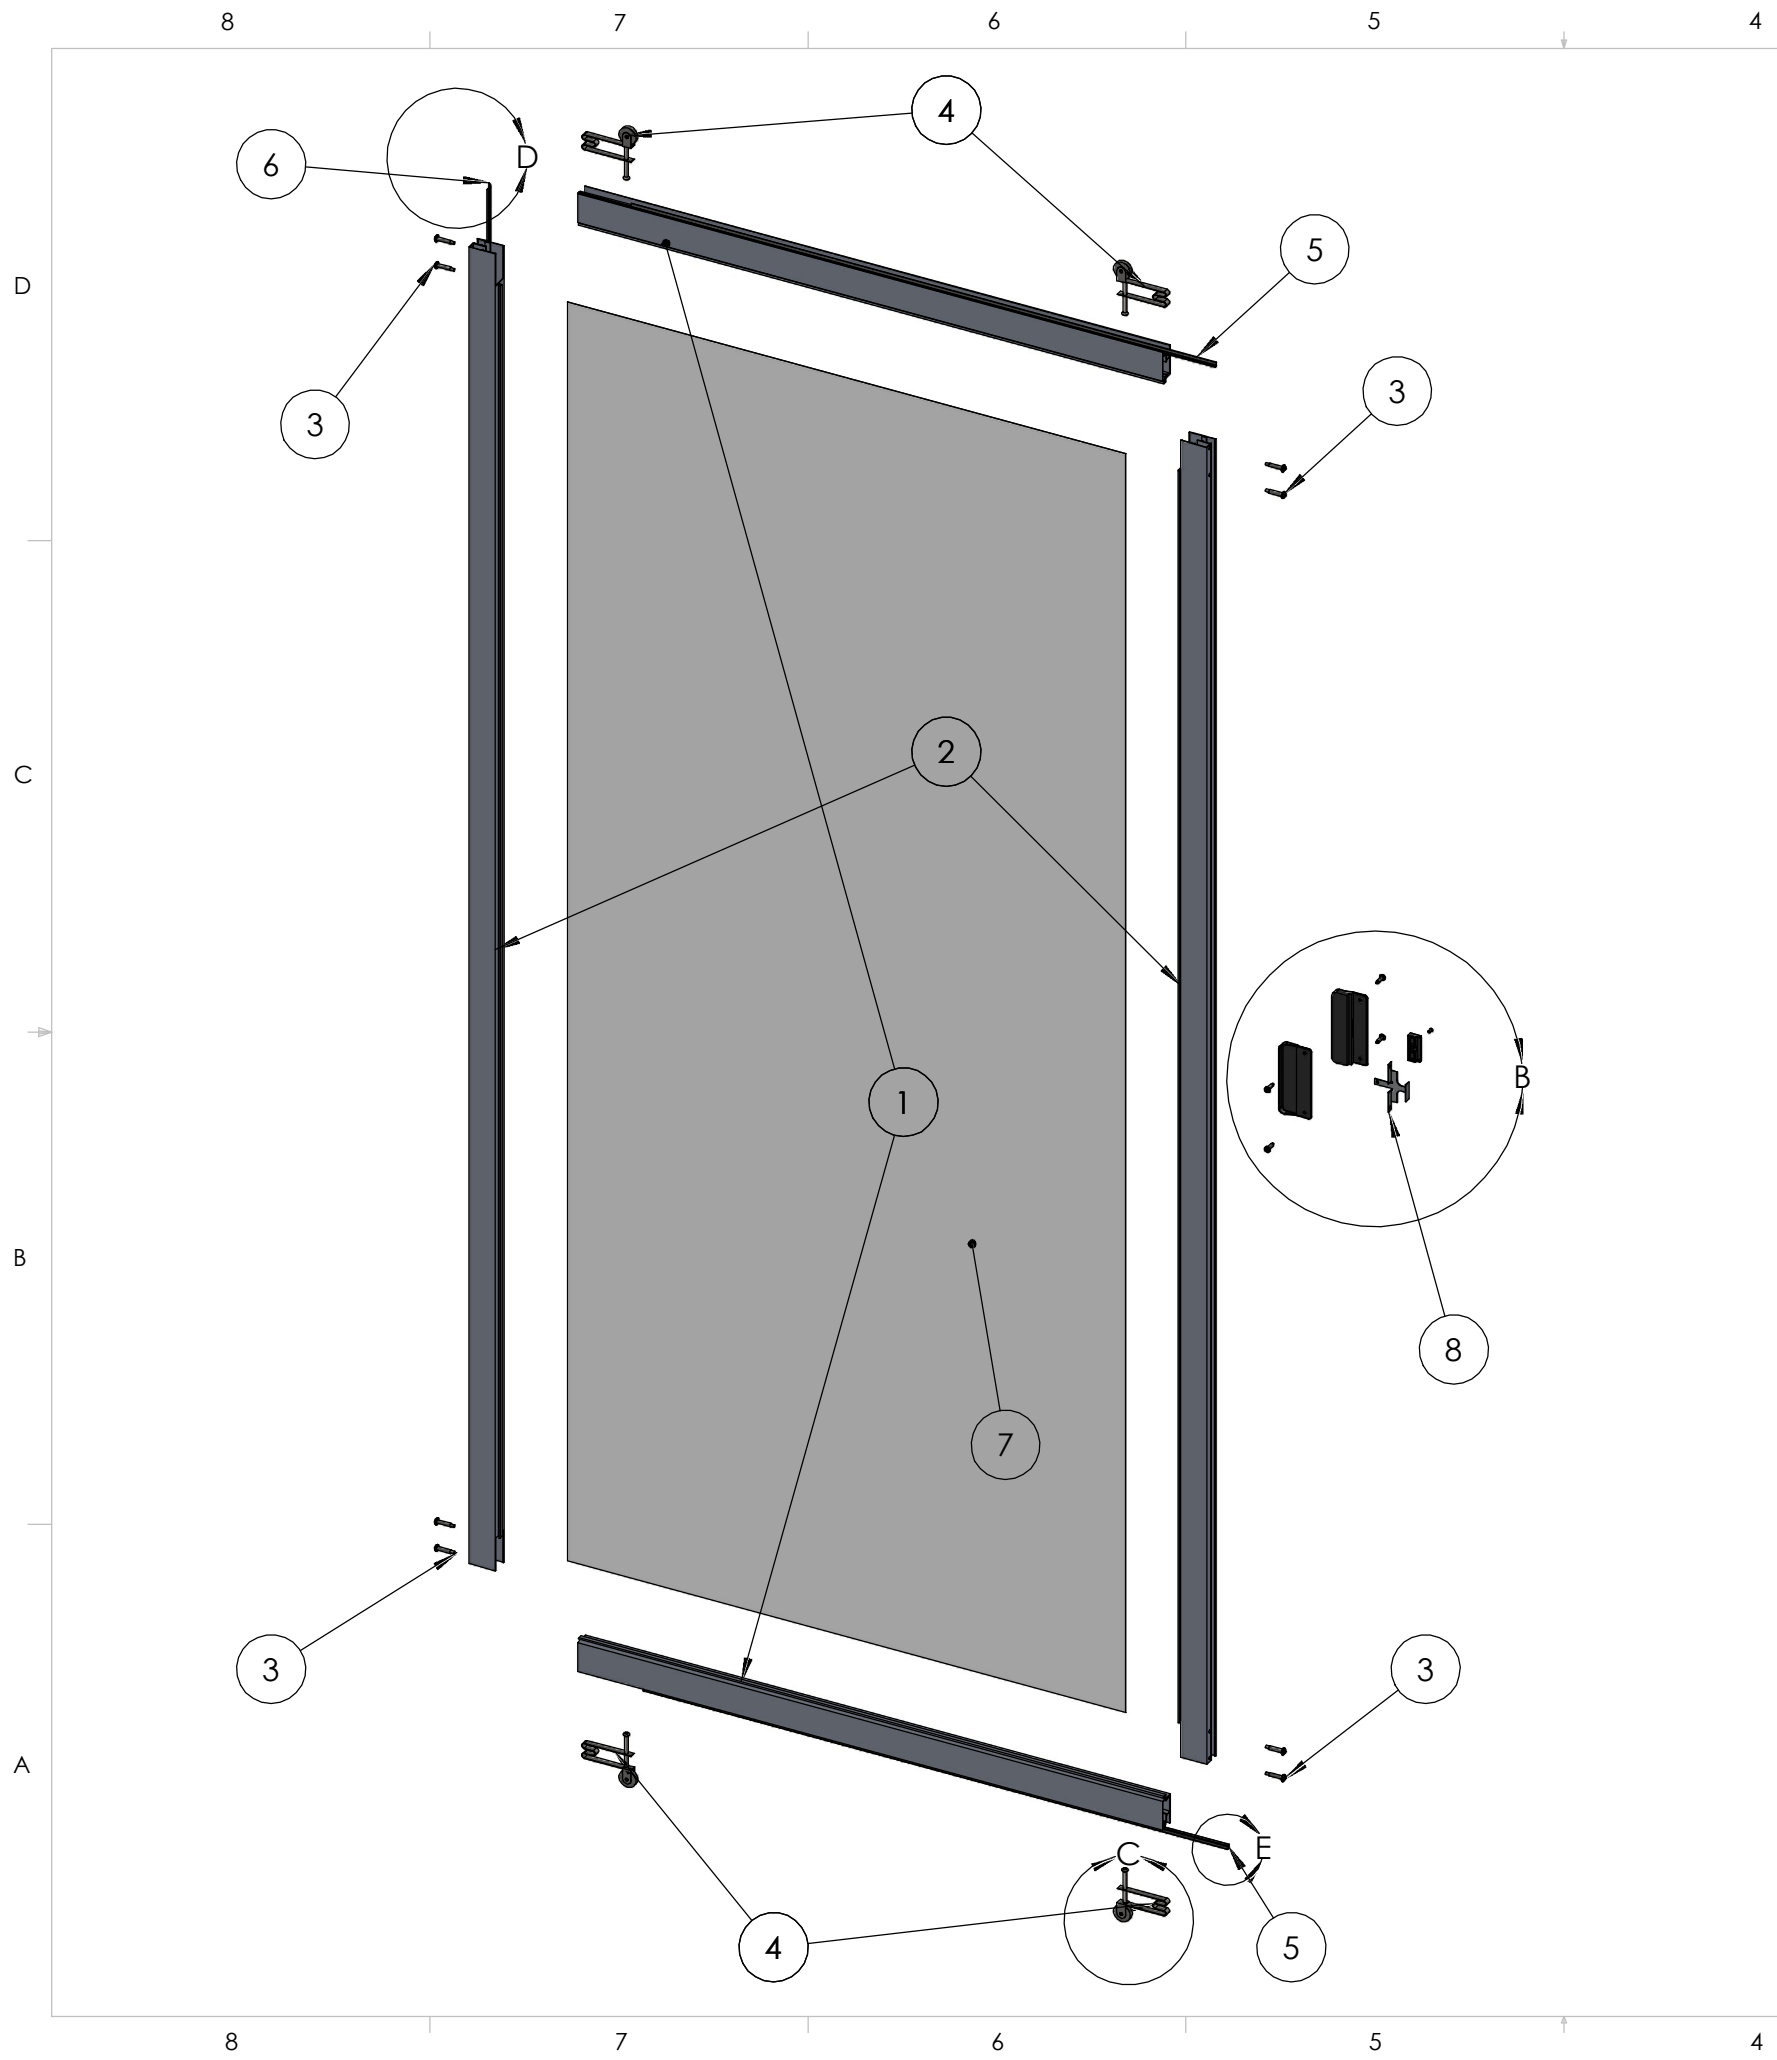

SLIDING GLASS DOOR OVERVIEW

9200 IMPACT SLIDING GLASS DOOR

ITEM	MAJOR COMPONENTS LIST	QTY
1	FRAME	1
2	FIXED DOOR PANEL	VARIES
3	MOVING DOOR PANEL	VARIES
4	SCREEN PANEL	VARIES

LAWSON
INDUSTRIES, INC.

www.lawson-industries.com

9200 IMPACT SLIDING GLASS DOOR FIXED PANEL PARTS LIST

ITEM		QTY
1	TOP RAIL	1
2	TOP RAIL WEATHERSTRIPPING	2
3	TOP RAIL GUIDE	2
4	BOTTOM RAIL	1
5	BOTTOM RAIL WEATHERSTRIPPING	2
6	TOP & BOTTOM GLAZING BEADS	2
7	TOP & BOTTOM BEAD VINYL	2
8	LOCK STILE	1
9	INTERLOCK STILE	1
10	STILE GLAZING BEADS	2
11	STILE GLAZING BEAD VINYL	2
12	GLASS	1
13	ASSEMBLY SCREWS	8
14	"C" TRACK	2
15	"C" TRACK ASSEMBLY SCREWS	4

9200 SGD MOVING PANEL

9200 IMPACT SLIDING GLASS DOOR MOVING PANEL PARTS LIST		
ITEM		QTY
1	TOP RAIL	1
2	TOP RAIL WEATHERSTRIPPING	2
3	TOP RAIL GUIDE	2
4	BOTTOM RAIL	1
5	BOTTOM RAIL WEATHERSTRIPPING	2
6	TOP & BOTTOM GLAZING BEADS	2
7	TOP & BOTTOM BEAD VINYL	2
8	LOCK STILE	1
9	INTERLOCK STILE	1
10	STILE GLAZING BEADS	2
11	STILE GLAZING BEAD VINYL	2
12	GLASS	1
13	ASSEMBLY SCREWS	8
14	HANDLE SET	1
15	HANDLE SET ASSEMBLY SCREWS	4
16	MORTISE LOCK	1
17	MORTISE LOCK ASSEMBLY SCREWS	2
18	MORTISE LOCK THUMB TURN	1
19	TANDEM ROLLERS	2
20	ROLLER ASSEMBLY SCREWS	4
21	ROLLER ADJUSTMENT HOLE PLUGS	2