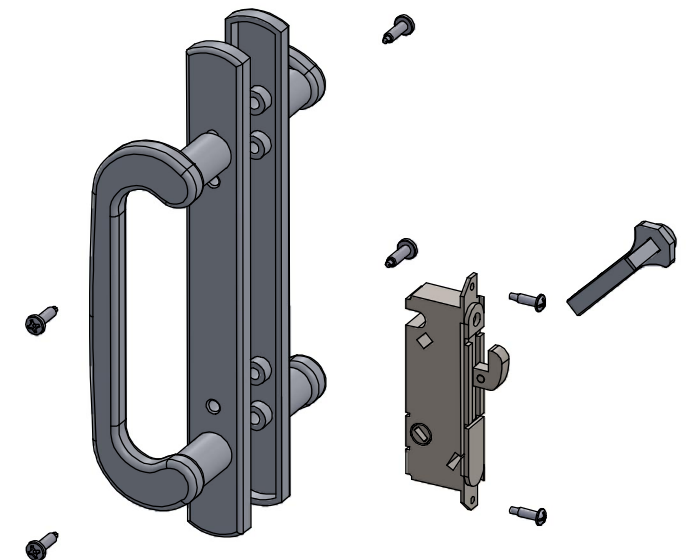

9200 IMPACT SLIDING GLASS DOOR FIXED PANEL PARTS LIST

ITEM		QTY
1	TOP RAIL	1
2	TOP RAIL WEATHERSTRIPPING	2
3	TOP RAIL GUIDE	2
4	BOTTOM RAIL	1
5	BOTTOM RAIL WEATHERSTRIPPING	2
6	TOP & BOTTOM GLAZING BEADS	2
7	TOP & BOTTOM BEAD VINYL	2
8	LOCK STILE	1
9	INTERLOCK STILE	1
10	STILE GLAZING BEADS	2
11	STILE GLAZING BEAD VINYL	2
12	GLASS	1
13	ASSEMBLY SCREWS	8
14	"C" TRACK	2
15	"C" TRACK ASSEMBLY SCREWS	4

9200 SGD MOVING PANEL

9200 IMPACT SLIDING GLASS DOOR MOVING PANEL PARTS LIST		
ITEM		QTY
1	TOP RAIL	1
2	TOP RAIL WEATHERSTRIPPING	2
3	TOP RAIL GUIDE	2
4	BOTTOM RAIL	1
5	BOTTOM RAIL WEATHERSTRIPPING	2
6	TOP & BOTTOM GLAZING BEADS	2
7	TOP & BOTTOM BEAD VINYL	2
8	LOCK STILE	1
9	INTERLOCK STILE	1
10	STILE GLAZING BEADS	2
11	STILE GLAZING BEAD VINYL	2
12	GLASS	1
13	ASSEMBLY SCREWS	8
14	HANDLE SET	1
15	HANDLE SET ASSEMBLY SCREWS	4
16	MORTISE LOCK	1
17	MORTISE LOCK ASSEMBLY SCREWS	2
18	MORTISE LOCK THUMB TURN	1
19	TANDEM ROLLERS	2
20	ROLLER ASSEMBLY SCREWS	4
21	ROLLER ADJUSTMENT HOLE PLUGS	2