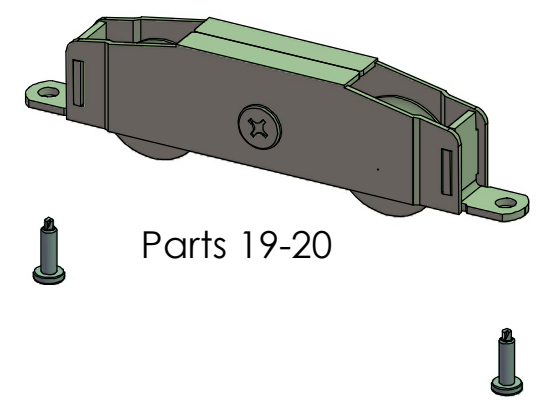

9200 SGD MOVING PANEL

9200 IMPACT SLIDING GLASS DOOR MOVING PANEL PARTS LIST		
ITEM		QTY
1	TOP RAIL	1
2	TOP RAIL WEATHERSTRIPPING	2
3	TOP RAIL GUIDE	2
4	BOTTOM RAIL	1
5	BOTTOM RAIL WEATHERSTRIPPING	2
6	TOP & BOTTOM GLAZING BEADS	2
7	TOP & BOTTOM BEAD VINYL	2
8	LOCK STILE	1
9	INTERLOCK STILE	1
10	STILE GLAZING BEADS	2
11	STILE GLAZING BEAD VINYL	2
12	GLASS	1
13	ASSEMBLY SCREWS	8
14	HANDLE SET	1
15	HANDLE SET ASSEMBLY SCREWS	4
16	MORTISE LOCK	1
17	MORTISE LOCK ASSEMBLY SCREWS	2
18	MORTISE LOCK THUMB TURN	1
19	TANDEM ROLLERS	2
20	ROLLER ASSEMBLY SCREWS	4
21	ROLLER ADJUSTMENT HOLE PLUGS	2