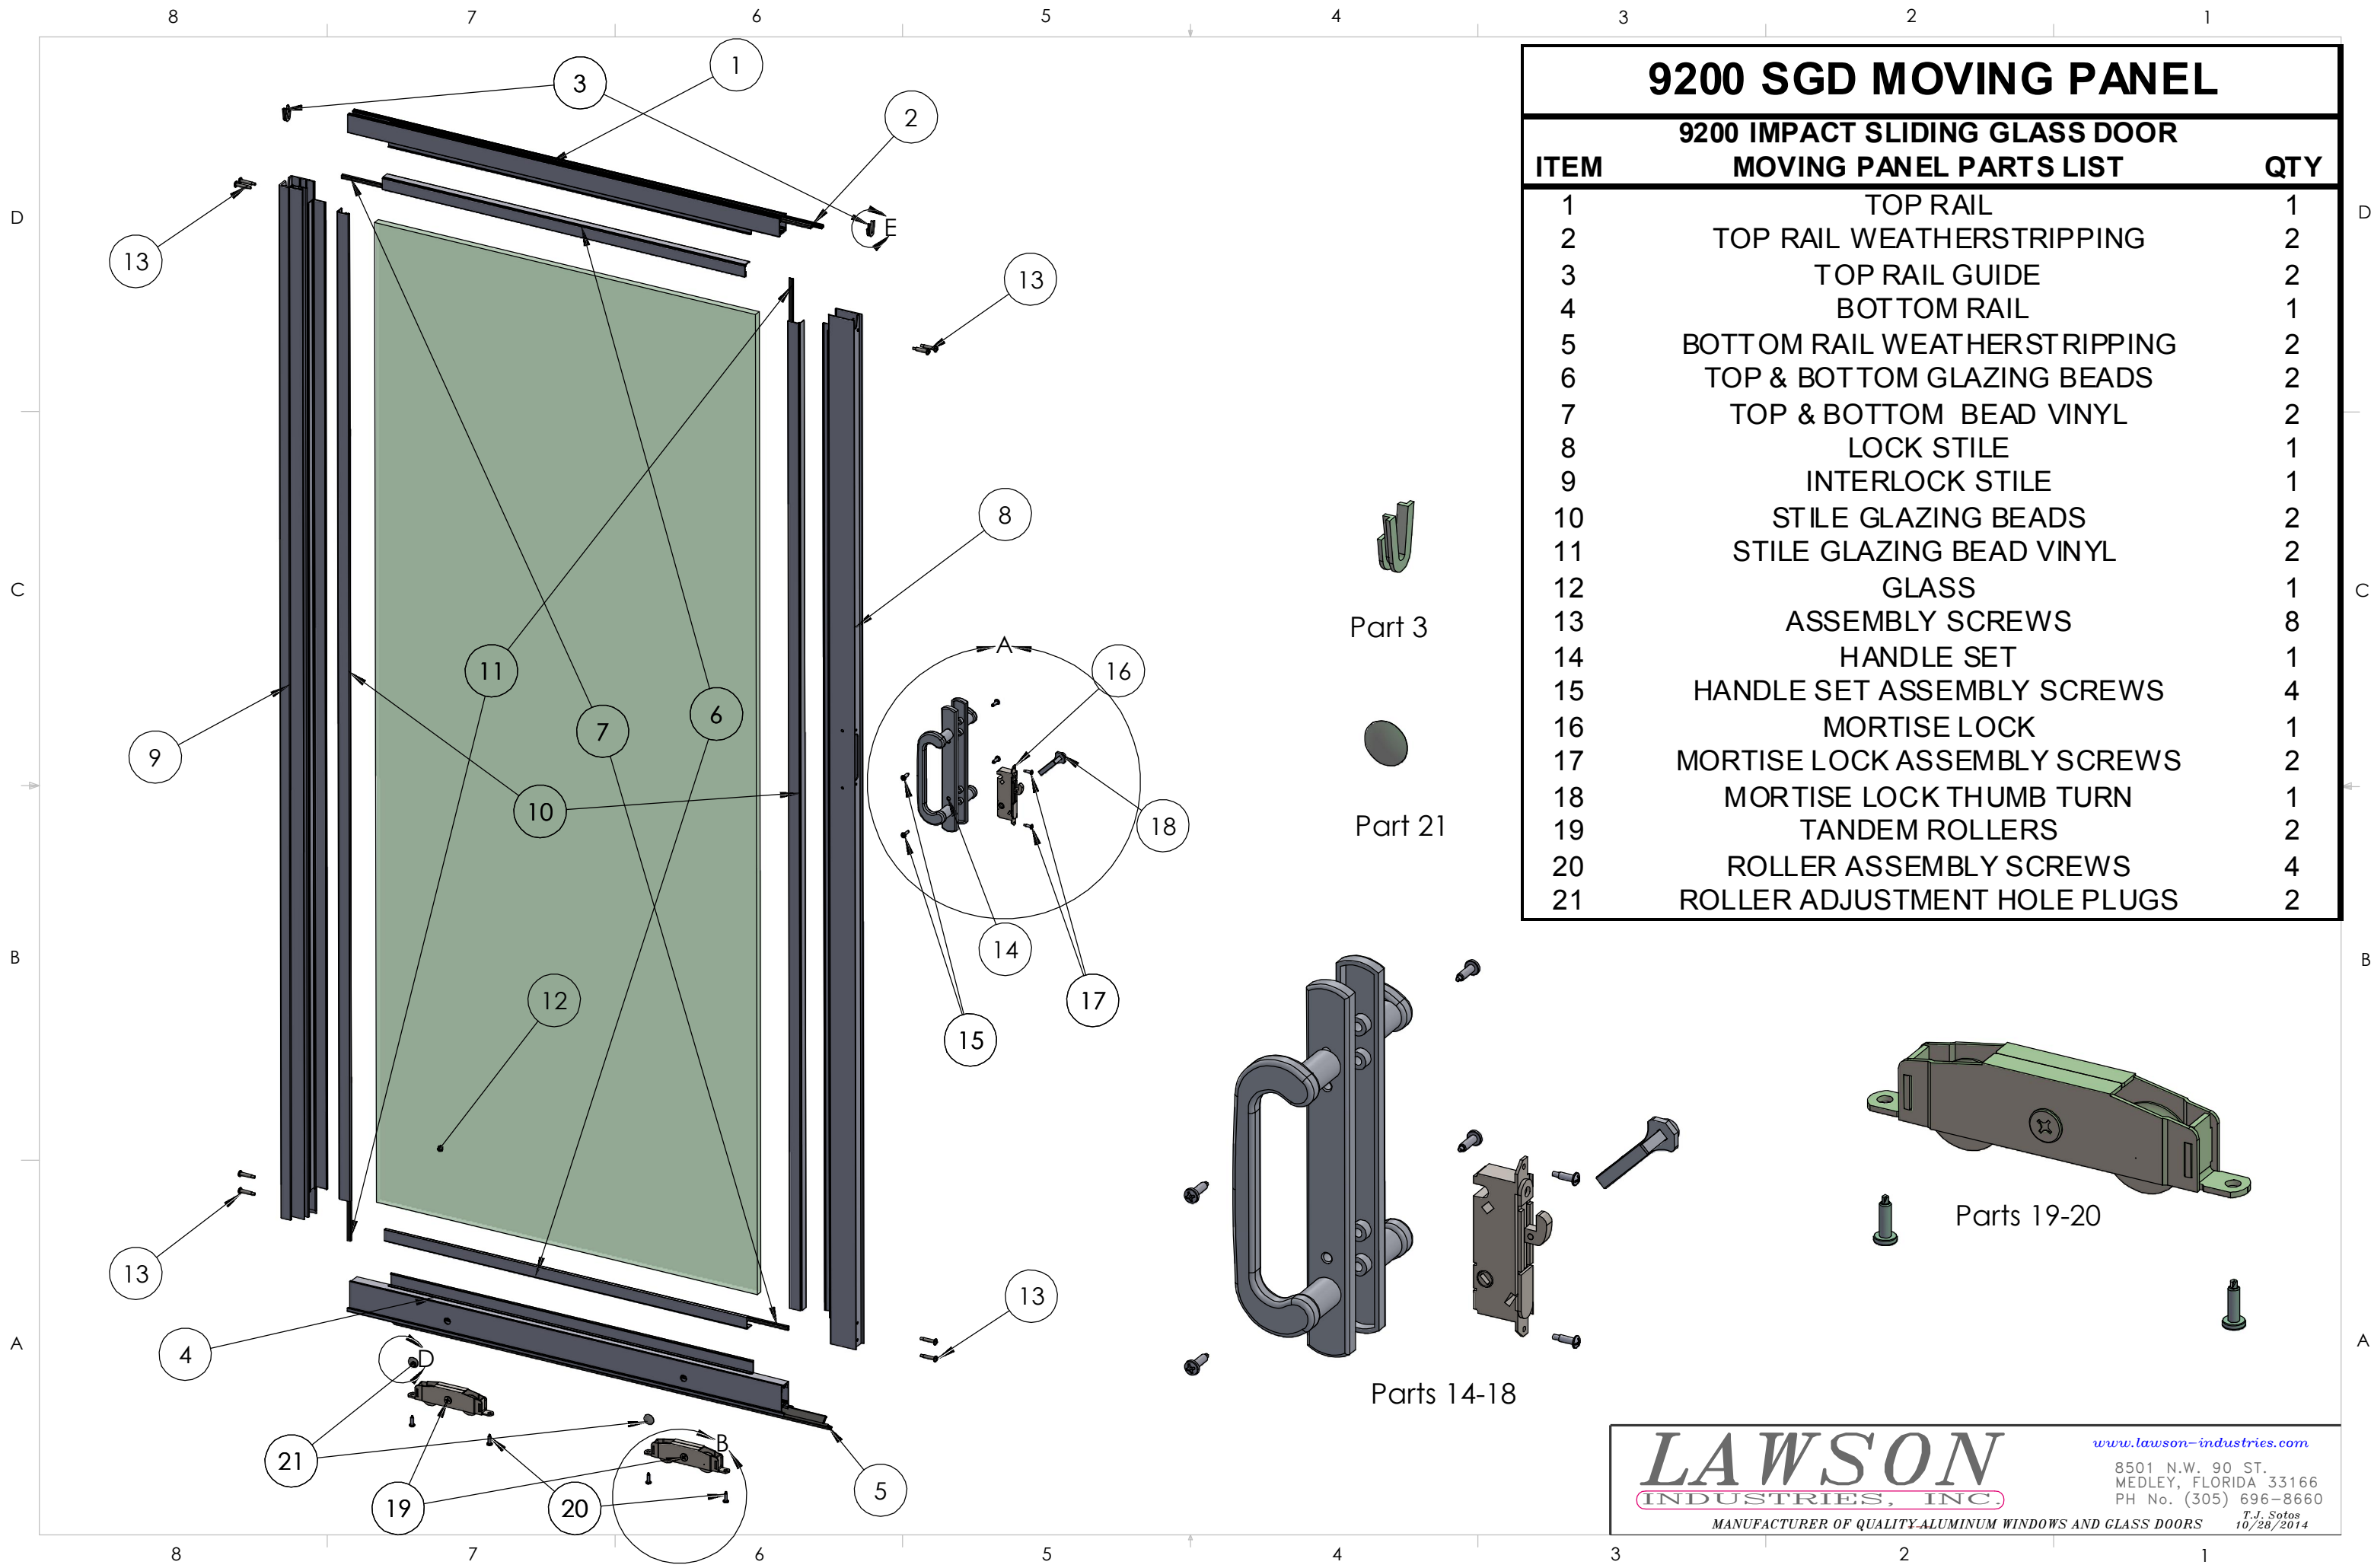

9200 IMPACT SLIDING GLASS DOOR FIXED PANEL PARTS LIST

ITEM		QTY
1	TOP RAIL	1
2	TOP RAIL WEATHERSTRIPPING	2
3	TOP RAIL GUIDE	2
4	BOTTOM RAIL	1
5	BOTTOM RAIL WEATHERSTRIPPING	2
6	TOP & BOTTOM GLAZING BEADS	2
7	TOP & BOTTOM BEAD VINYL	2
8	LOCK STILE	1
9	INTERLOCK STILE	1
10	STILE GLAZING BEADS	2
11	STILE GLAZING BEAD VINYL	2
12	GLASS	1
13	ASSEMBLY SCREWS	8
14	"C" TRACK	2
15	"C" TRACK ASSEMBLY SCREWS	4

9200 SGD MOVING PANEL

9200 IMPACT SLIDING GLASS DOOR MOVING PANEL PARTS LIST		
ITEM		QTY
1	TOP RAIL	1
2	TOP RAIL WEATHERSTRIPPING	2
3	TOP RAIL GUIDE	2
4	BOTTOM RAIL	1
5	BOTTOM RAIL WEATHERSTRIPPING	2
6	TOP & BOTTOM GLAZING BEADS	2
7	TOP & BOTTOM BEAD VINYL	2
8	LOCK STILE	1
9	INTERLOCK STILE	1
10	STILE GLAZING BEADS	2
11	STILE GLAZING BEAD VINYL	2
12	GLASS	1
13	ASSEMBLY SCREWS	8
14	HANDLE SET	1
15	HANDLE SET ASSEMBLY SCREWS	4
16	MORTISE LOCK	1
17	MORTISE LOCK ASSEMBLY SCREWS	2
18	MORTISE LOCK THUMB TURN	1
19	TANDEM ROLLERS	2
20	ROLLER ASSEMBLY SCREWS	4
21	ROLLER ADJUSTMENT HOLE PLUGS	2