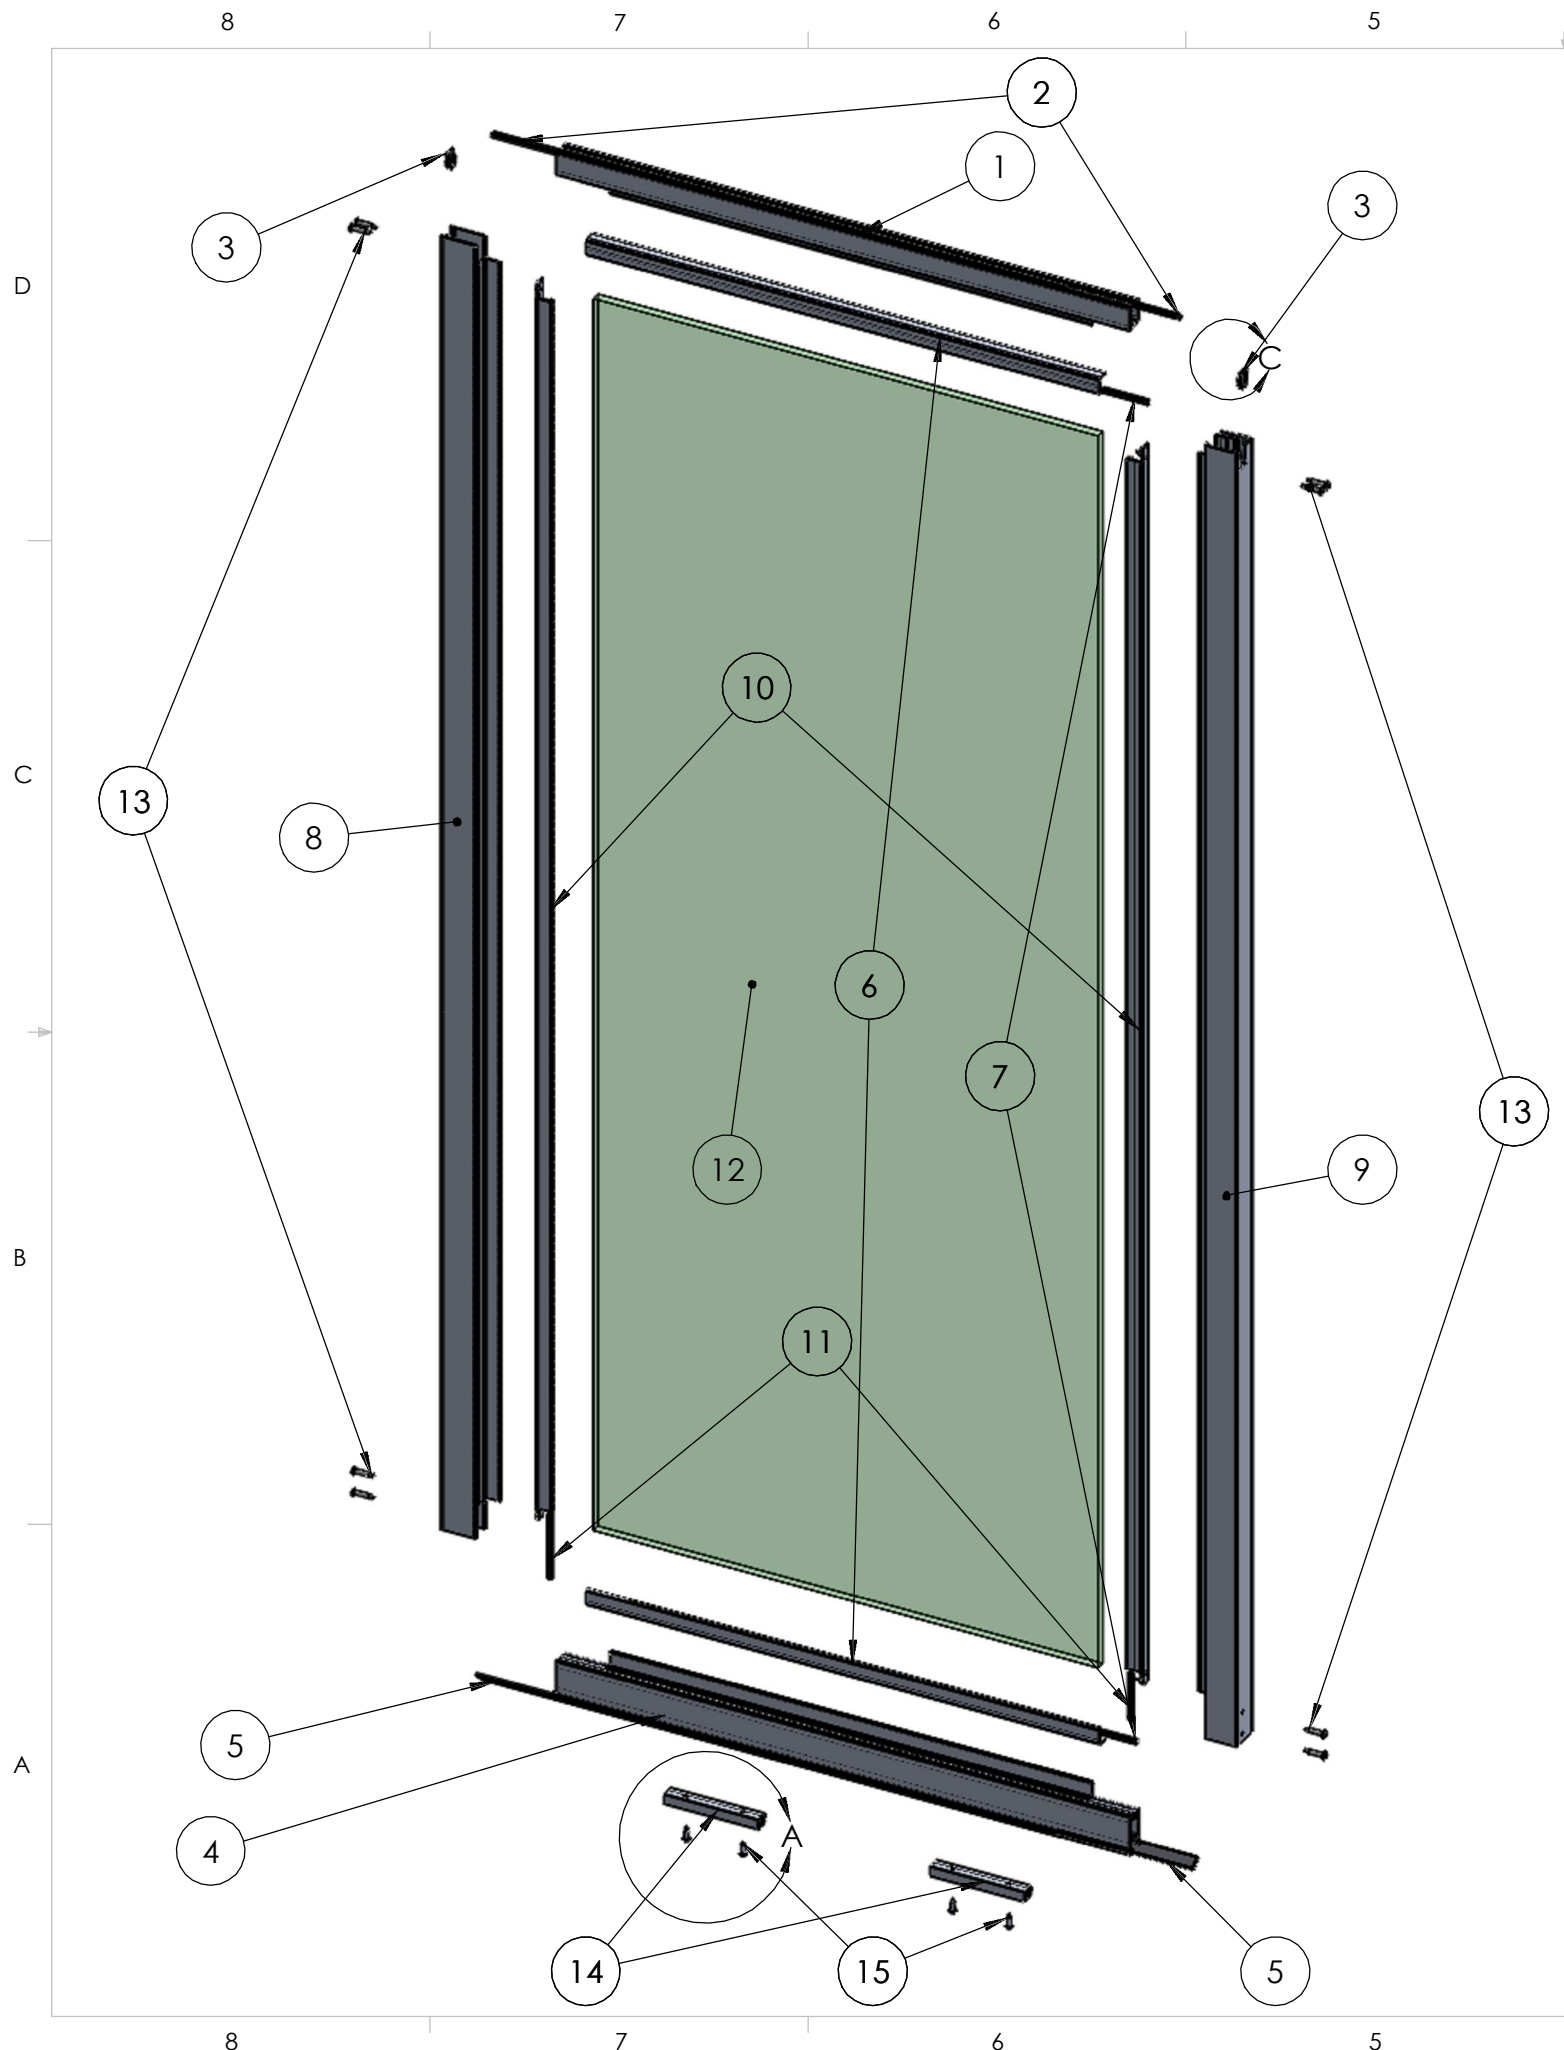

9200 SGD FIXED PANEL

9200 IMPACT SLIDING GLASS DOOR FIXED PANEL PARTS LIST

ITEM		QTY
1	TOP RAIL	1
2	TOP RAIL WEATHERSTRIPPING	2
3	TOP RAIL GUIDE	2
4	BOTTOM RAIL	1
5	BOTTOM RAIL WEATHERSTRIPPING	2
6	TOP & BOTTOM GLAZING BEADS	2
7	TOP & BOTTOM BEAD VINYL	2
8	LOCK STILE	1
9	INTERLOCK STILE	1
10	STILE GLAZING BEADS	2
11	STILE GLAZING BEAD VINYL	2
12	GLASS	1
13	ASSEMBLY SCREWS	8
14	"C" TRACK	2
15	"C" TRACK ASSEMBLY SCREWS	4

LAWSON
INDUSTRIES, INC.

MANUFACTURER OF QUALITY ALUMINUM WINDOWS AND GLASS DOORS

www.lawson-industries.com

8501 N.W. 90 ST.
MEDLEY, FLORIDA 33166
PH No. (305) 696-8660

T.J. Sotos
10/28/2014