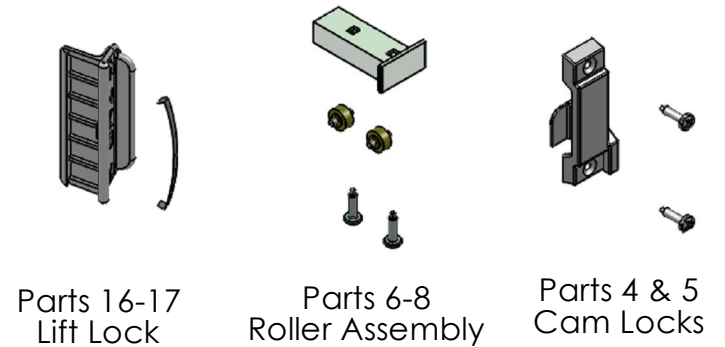

HRW VENT ASSEMBLY

ALUMINUM HORIZONTAL ROLLING WINDOW

ITEM	VENT PART LIST	QTY
1	Vent Top Rail	1
2	Vent Bottom Rail	1
3	Vent Jambs	2
4	Vent Cam Locks (Optional)	2
5	Vent Cam Lock Assembly Screws	4
6	Roller Housing	2
7	Roller Housing Assembly Screws	4
8	Rollers	4
9	Vent Jamb Weatherstripping	4
10	Vent Jamb Glazing Bead	2
11	Vent Top & Bottom Rail Glazing Bead	2
12	Vent Top & Bottom Rail Bulb Vinyl	2
13	Vent Jamb Bulb Vinyl	2
14	Vent Glass	1
15	Vent Bottom Rail Weatherstripping	1
16	Lift Lock	2
17	Lift Lock Spring	2
18	Vent Top Rail Assembly Screws	4
19	Vent Top Rail Weatherstripping	4