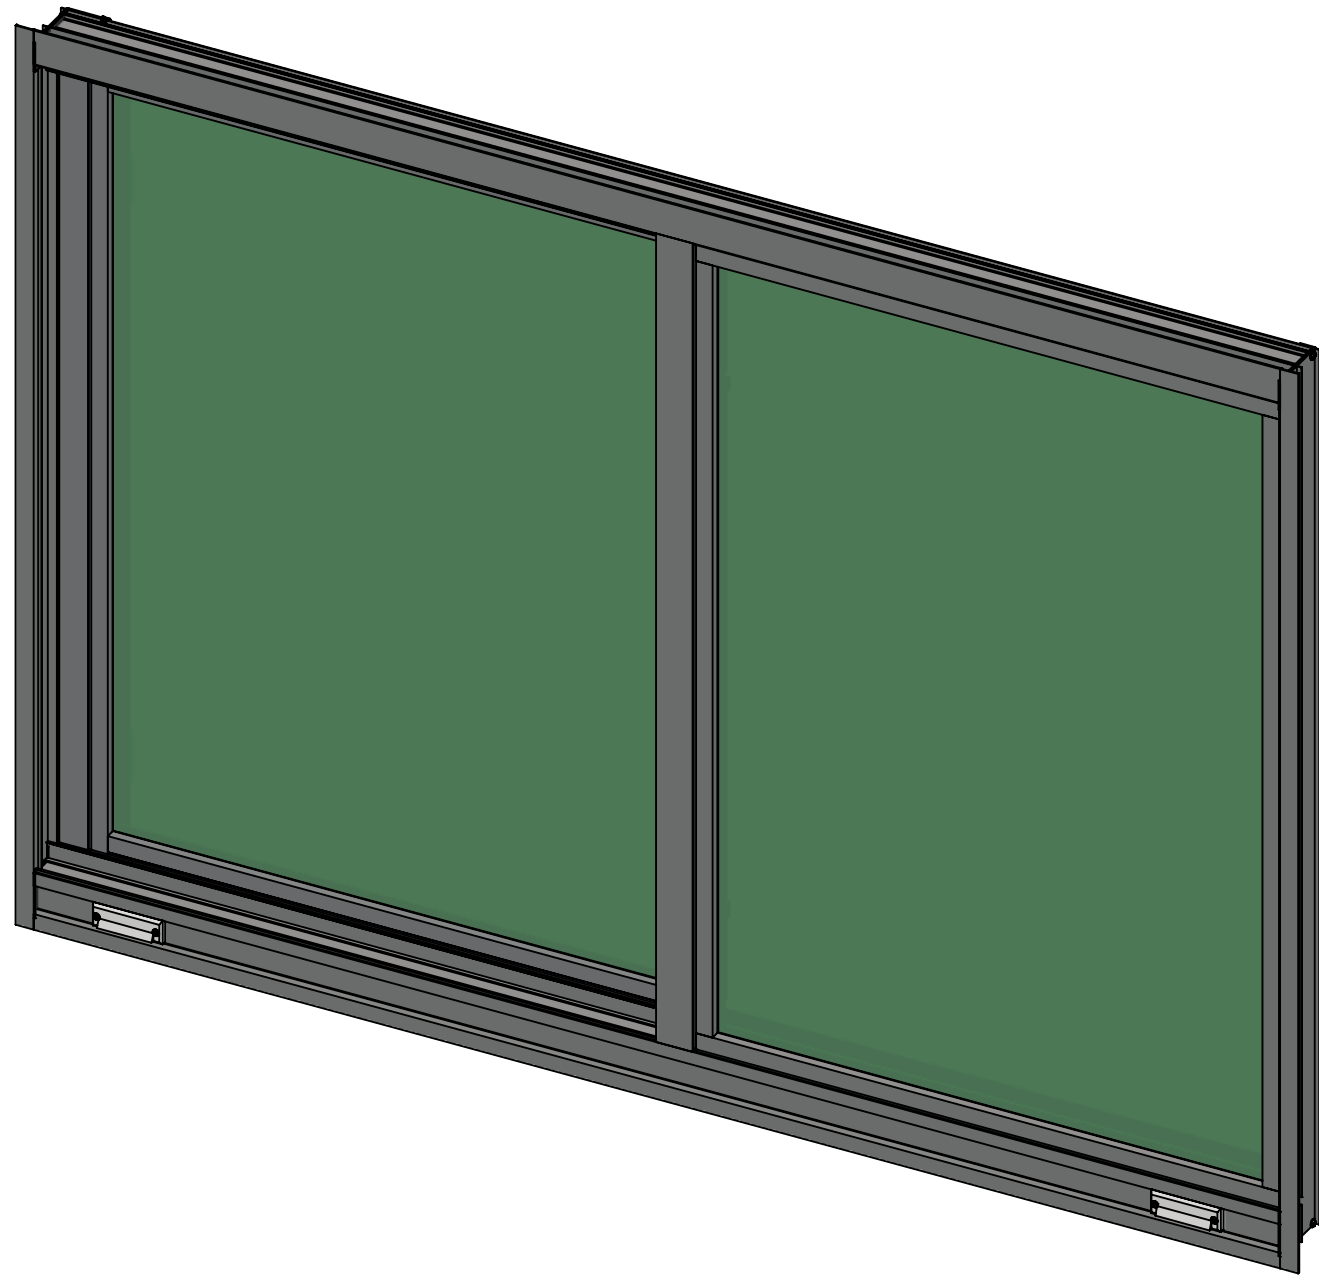

8 7 6 5 4 3 2 1

D
C
B
A