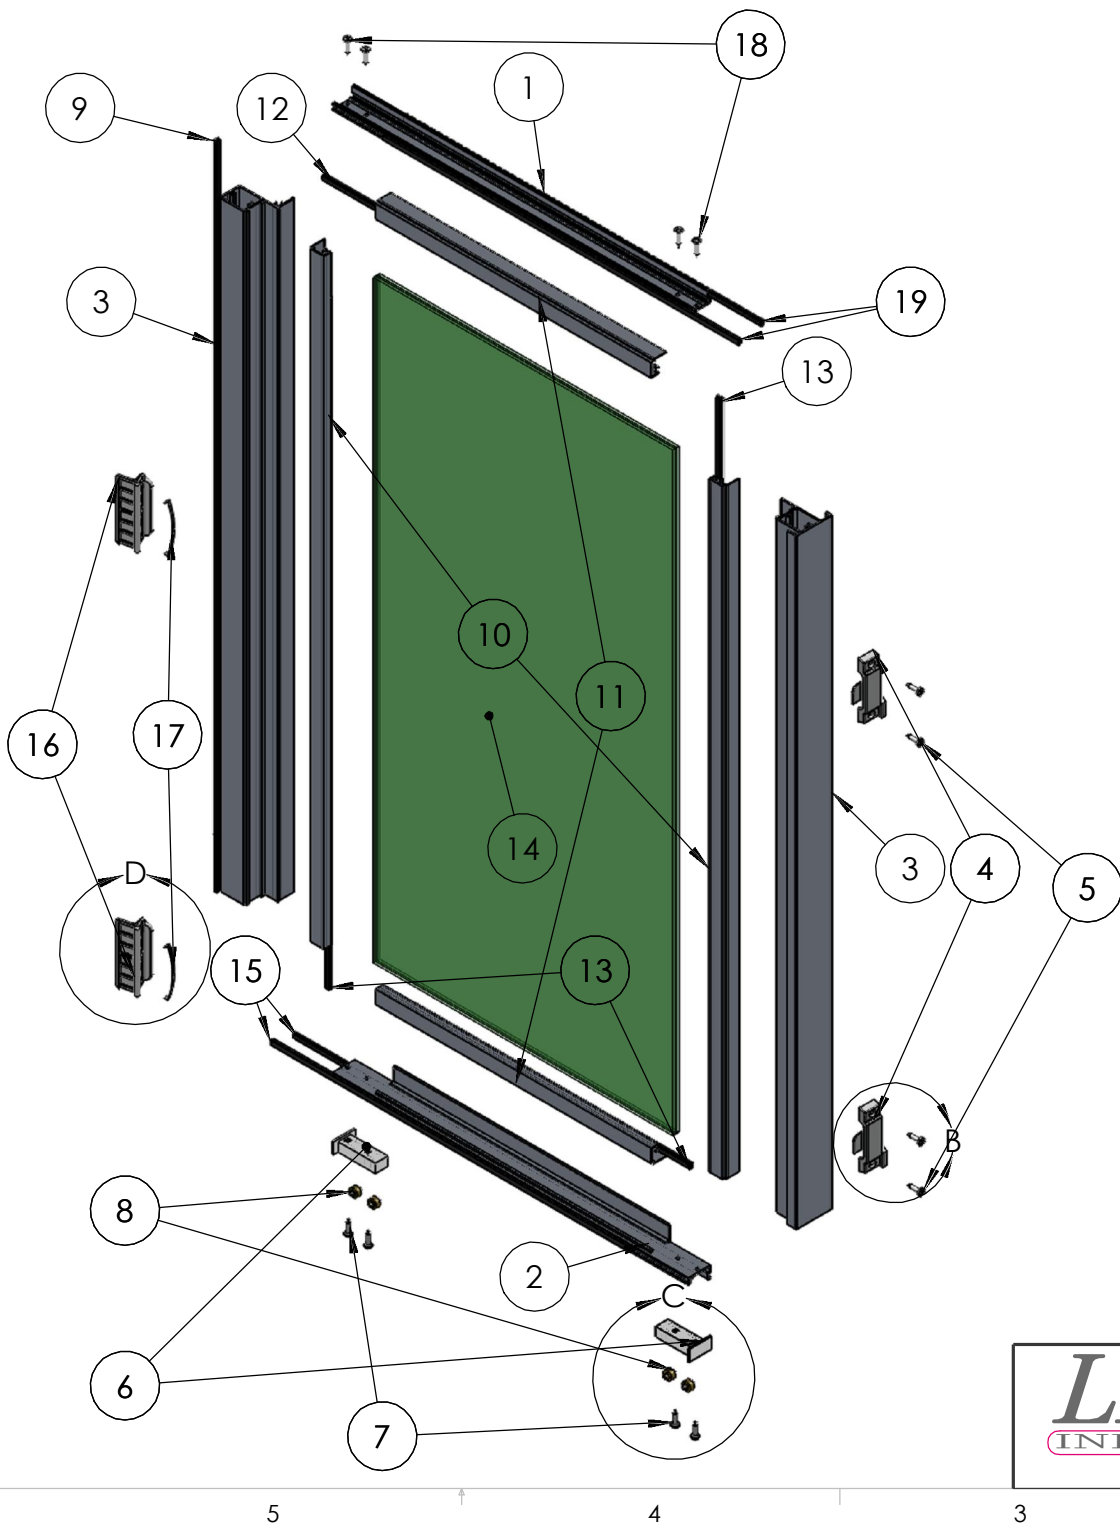

HRW VENT ASSEMBLY

ALUMINUM HORIZONTAL ROLLING WINDOW

ITEM	VENT PART LIST	QTY
1	Vent Top Rail	1
2	Vent Bottom Rail	1
3	Vent Jambs	2
4	Vent Cam Locks (Optional)	2
5	Vent Cam Lock Assembly Screws	4
6	Roller Housing	2
7	Roller Housing Assembly Screws	4
8	Rollers	4
9	Vent Jamb Weatherstripping	4
10	Vent Jamb Glazing Bead	2
11	Vent Top & Bottom Rail Glazing Bead	2
12	Vent Top & Bottom Rail Bulb Vinyl	2
13	Vent Jamb Bulb Vinyl	2
14	Vent Glass	1
15	Vent Bottom Rail Weatherstripping	1
16	Lift Lock	2
17	Lift Lock Spring	2
18	Vent Top Rail Assembly Screws	4
19	Vent Top Rail Weatherstripping	4

LAWSON
INDUSTRIES, INC.

MANUFACTURER OF QUALITY ALUMINUM WINDOWS AND GLASS DOORS

www.lawson-industries.com

8501 N.W. 90 ST.
MEDLEY, FLORIDA 33166
PH No. (305) 696-8660

T.J. Sotos
8/28/2014