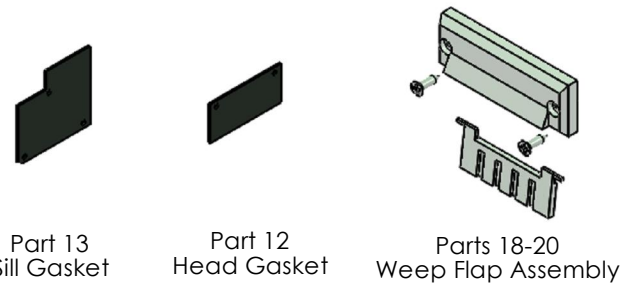

### ALUMINUM HORIZONTAL ROLLING WINDOW

ITEM	FRAME PART LIST	QTY
1	Frame Head	1
2	Frame Jamb	2
3	Fixed Meeting Rail	1
4	Frame Sill	1
5	Top & Bottom Glazing Beads	2
6	Jamb Glazing Beads	2
7	Top & Bottom Glazing Bead Bulb Vinyl	2
8	Jamb Glazing Bead Bulb Vinyl	2
9	Frame Sill Assembly Screws	6
10	Fixed Meeting Rail Assembly Screws	4
11	Head Assembly Screws	4
12	Head Gasket	2
13	Sill Gasket	2
14	Fixed Glass	1
15	Sill Track	1
16	Sill Retainer Clip	1
17	Sill Retainer Clip Screws	3
18	Weep Flap Housing	2
19	Weep Flap	2
20	Weep Flap Screws	4
21	Frame Jamb Weatherstripping	2