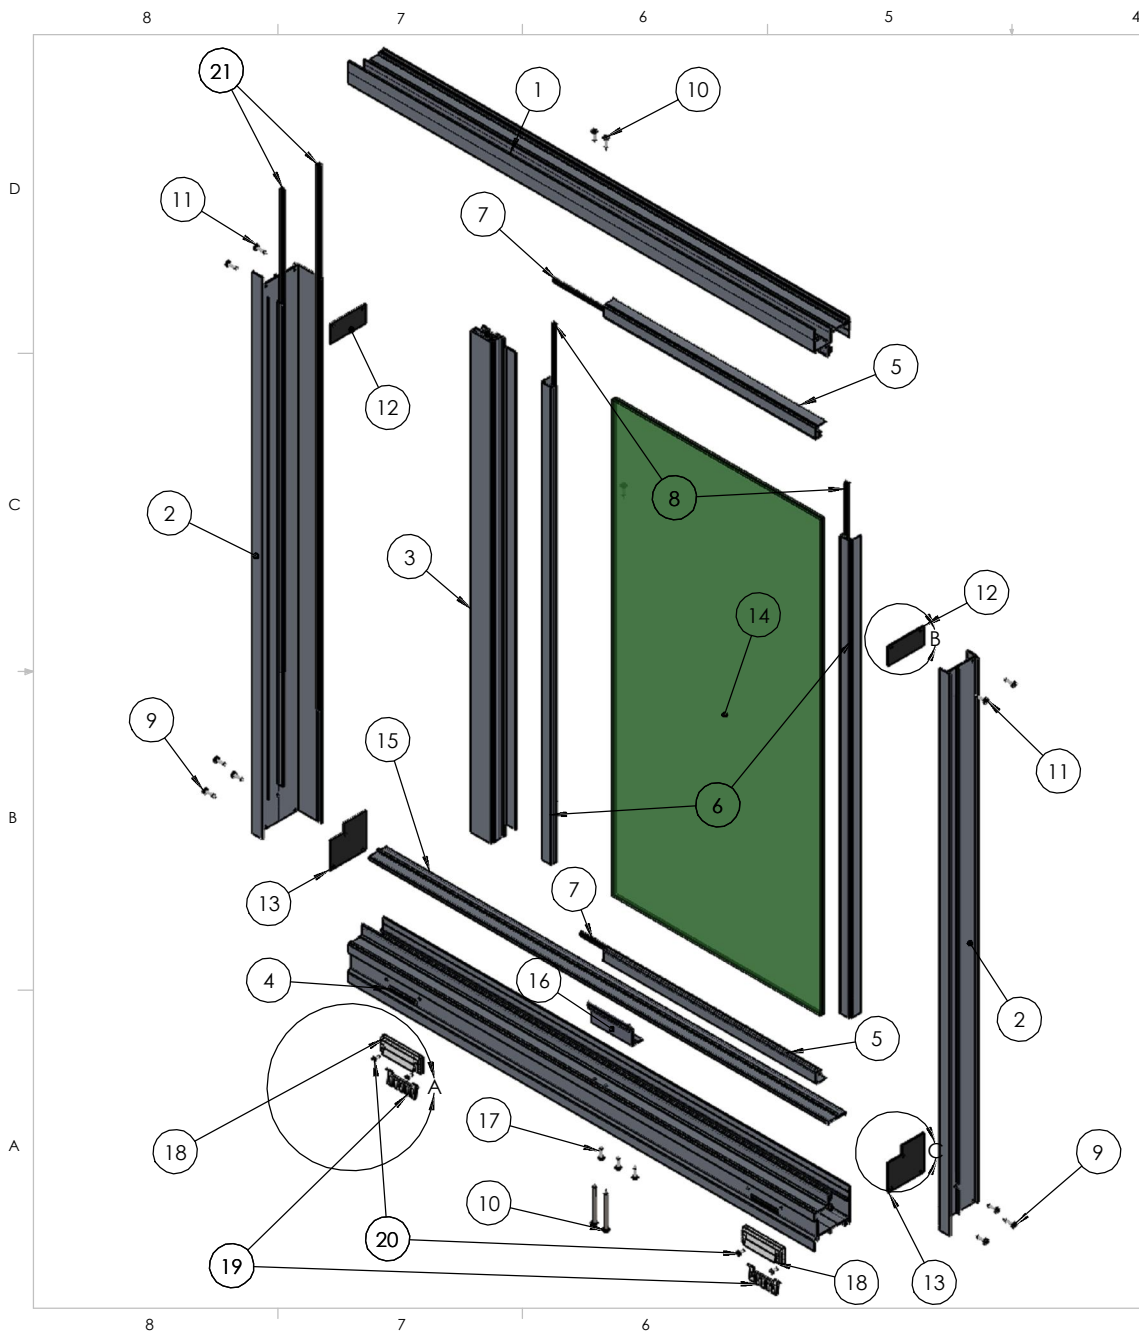

HRW FRAME ASSEMBLY

ALUMINUM HORIZONTAL ROLLING WINDOW

ITEM	FRAME PART LIST	QTY
1	Frame Head	1
2	Frame Jamb	2
3	Fixed Meeting Rail	1
4	Frame Sill	1
5	Top & Bottom Glazing Beads	2
6	Jamb Glazing Beads	2
7	Top & Bottom Glazing Bead Bulb Vinyl	2
8	Jamb Glazing Bead Bulb Vinyl	2
9	Frame Sill Assembly Screws	6
10	Fixed Meeting Rail Assembly Screws	4
11	Head Assembly Screws	4
12	Head Gasket	2
13	Sill Gasket	2
14	Fixed Glass	1
15	Sill Track	1
16	Sill Retainer Clip	1
17	Sill Retainer Clip Screws	3
18	Weep Flap Housing	2
19	Weep Flap	2
20	Weep Flap Screws	4
21	Frame Jamb Weatherstripping	2

LAWSON
INDUSTRIES, INC.

MANUFACTURER OF QUALITY ALUMINUM WINDOWS AND GLASS DOORS

www.lawson-industries.com
8501 N.W. 90 ST.
MEDLEY, FLORIDA 33166
PH No. (305) 696-8660
T.J. Santos
8/28/2014