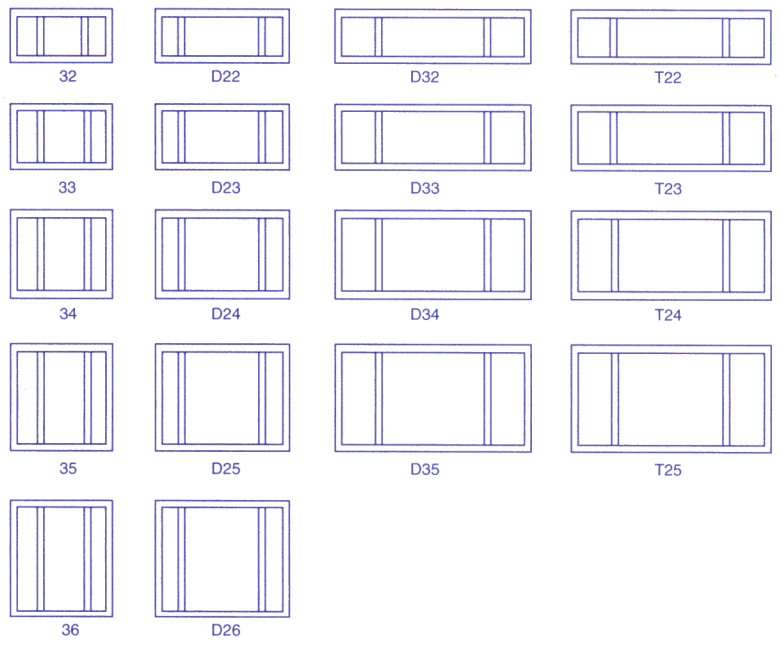

WINDOW WIDTH	24"	36"	48"	60"	72"
MASONRY OPENING	24 3/4"	36 3/4"	48 3/4"	60 3/4"	72 3/4"
WOOD FRAME OPENING	24 1/8"	36 1/8"	48 1/8"	60 1/8"	72 1/8"

MODULAR

WINDOW HEIGHT	24"	24"	24 1/4"		
MASONRY OPENING	36"	36"	36 1/4"		
WOOD FRAME OPENING	48"	48"	48 1/4"		
	60"	60"	60 1/4"		
	2020	3020	4020	5020	6020
	2030	3030	4030	5030	6030
	2040	3040	4040	5040	6040
	2050	3050	4050	5050	6050

CUSTOM SIZES AVAILABLE TRUE OR FALSE COLONIAL WEATHERSTRIPPED THROUGHOUT

HORIZONTAL ROLLER XOX SIZE CHART

WINDOW WIDTH	53 ⁷ / ₈ "	74"	106 ³ / ₈ "	111"
MASONRY OPENING	53 ⁷ / ₈ "	74 ³ / ₄ "	107 ¹ / ₈ "	111 ³ / ₄ "
WOOD FRAME OPENING	53 ¹ / ₄ "	74 ¹ / ₈ "	106 ¹ / ₂ "	111 ¹ / ₈ "

COMMODITY

26"	26"	26 ¹ / ₄ "
38 ³ / ₈ "	38 ³ / ₈ "	38 ⁵ / ₈ "
50 ⁵ / ₈ "	50 ⁵ / ₈ "	50 ⁷ / ₈ "
63"	63"	63 ¹ / ₄ "
74 ¹ / ₄ "	74 ¹ / ₄ "	74 ¹ / ₂ "
WINDOW HEIGHT	MASONRY OPENING	WOOD FRAME OPENING

WINDOW WIDTH	72"	84"	96"	108"	120"
MASONRY OPENING	72 ³ / ₄ "	84 ³ / ₄ "	96 ³ / ₄ "	108 ³ / ₄ "	120 ³ / ₄ "
WOOD FRAME OPENING	72 ¹ / ₈ "	84 ¹ / ₈ "	96 ¹ / ₈ "	108 ¹ / ₈ "	120 ¹ / ₈ "

**HORIZONTAL SLIDER
XO or OX
SIZE CHART
COLONIAL**

AWSON
INDUSTRIES, INC.

WINDOW WIDTH	26½"	37	53⅞"	74
MASONRY OPENING	27¼"	37¾"	53⅞"	74¾"
WOOD FRAME OPENING	26⅝"	37⅞"	53¼"	74⅞"

26"	26"	26¼"				
			H32	22	32	D22
38⅜"	38⅜"	38⅝"				
			H33	23	33	D23
50⅝"	50⅝"	50⅞"				
			H34	24	34	D24
63	63	63¼"				
			H35	25	35	D25
74¼"	74¼"	74½"				
			H36	26	36	