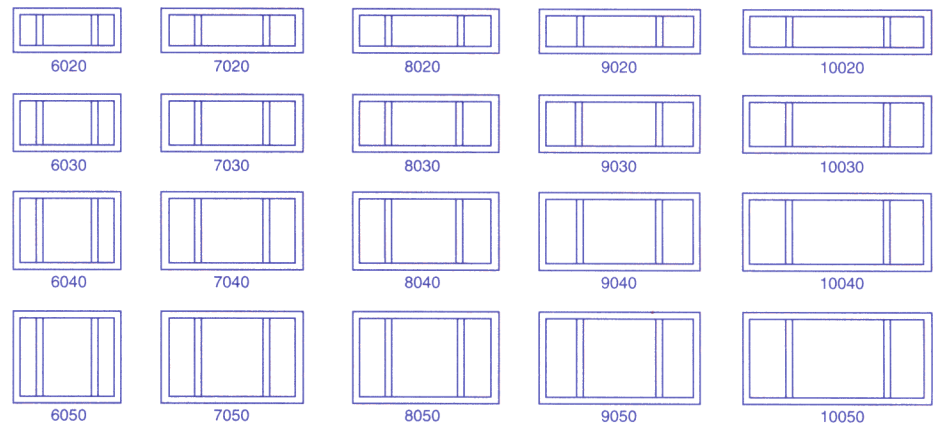

CUSTOM SIZES AVAILABLE TRUE OR FALSE COLONIAL WEATHERSTRIPPED THROUGHOUT

HORIZONTAL ROLLER XOX SIZE CHART

WINDOW WIDTH	53 ⁷ / ₈ "	74"	106 ³ / ₈ "	111"
MASONRY OPENING	53 ⁷ / ₈ "	74 ³ / ₄ "	107 ¹ / ₈ "	111 ³ / ₄ "
WOOD FRAME OPENING	53 ¹ / ₄ "	74 ¹ / ₈ "	106 ¹ / ₂ "	111 ¹ / ₈ "

COMMODITY

26"	26"	26 ¹ / ₄ "
38 ³ / ₈ "	38 ³ / ₈ "	38 ⁵ / ₈ "
50 ⁵ / ₈ "	50 ⁵ / ₈ "	50 ⁷ / ₈ "
63"	63"	63 ¹ / ₄ "
74 ¹ / ₄ "	74 ¹ / ₄ "	74 ¹ / ₂ "
WINDOW HEIGHT	MASONRY OPENING	WOOD FRAME OPENING

WINDOW WIDTH	72"	84"	96"	108"	120"
MASONRY OPENING	72 ³ / ₄ "	84 ³ / ₄ "	96 ³ / ₄ "	108 ³ / ₄ "	120 ³ / ₄ "
WOOD FRAME OPENING	72 ¹ / ₈ "	84 ¹ / ₈ "	96 ¹ / ₈ "	108 ¹ / ₈ "	120 ¹ / ₈ "

MODULAR

24"	24"	24 ¹ / ₄ "
36"	36"	36 ¹ / ₄ "
48"	48"	48 ¹ / ₄ "
60"	60"	60 ¹ / ₄ "
WINDOW HEIGHT	MASONRY OPENING	WOOD FRAME OPENING

CUSTOM SIZES AVAILABLE AVAILABLE IN COLONIAL WEATHERSTRIPPED THROUGHOUT

**HORIZONTAL SLIDER
XO or OX
SIZE CHART
COLONIAL**

AWSON
INDUSTRIES, INC.

WINDOW WIDTH	26½"	37	53⅞"	74
MASONRY OPENING	27¼"	37¾"	53⅞"	74¾"
WOOD FRAME OPENING	26⅝"	37⅞"	53¼"	74⅞"

26"	26"	26¼"				
			H32	22	32	D22
38⅜"	38⅜"	38⅝"				
			H33	23	33	D23
50⅝"	50⅝"	50⅞"				
			H34	24	34	D24
63	63	63¼"				
			H35	25	35	D25
74¼"	74¼"	74½"				
			H36	26	36	