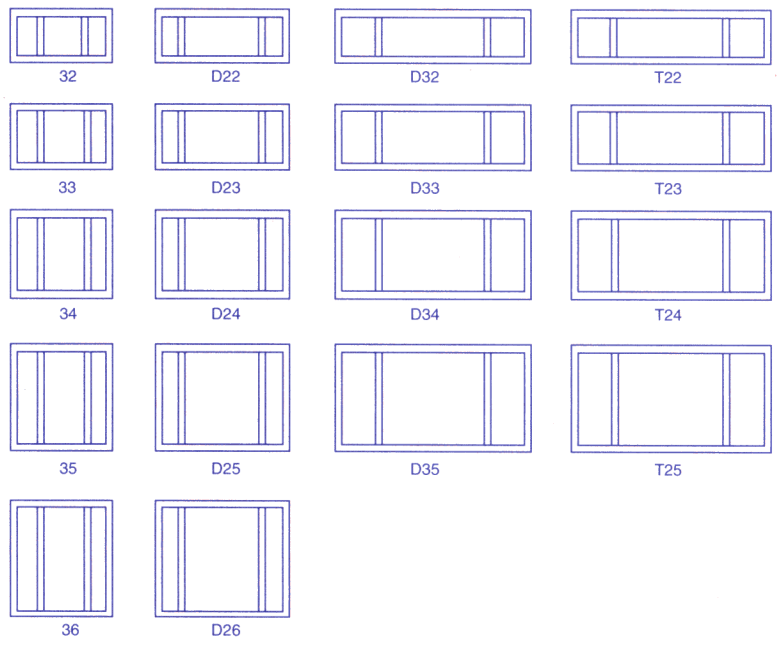

WINDOW WIDTH	72"	84"	96"	108"	120"
MASONRY OPENING	72³/₄"	84³/₄"	96³/₄"	108³/₄"	120³/₄"
WOOD FRAME OPENING	72¹/₈"	84¹/₈"	96¹/₈"	108¹/₈"	120¹/₈"

MODULAR

24"	24"	24¹/₄"
36"	36"	36¹/₄"
48"	48"	48¹/₄"
60"	60"	60¹/₄"
WINDOW HEIGHT	MASONRY OPENING	WOOD FRAME OPENING